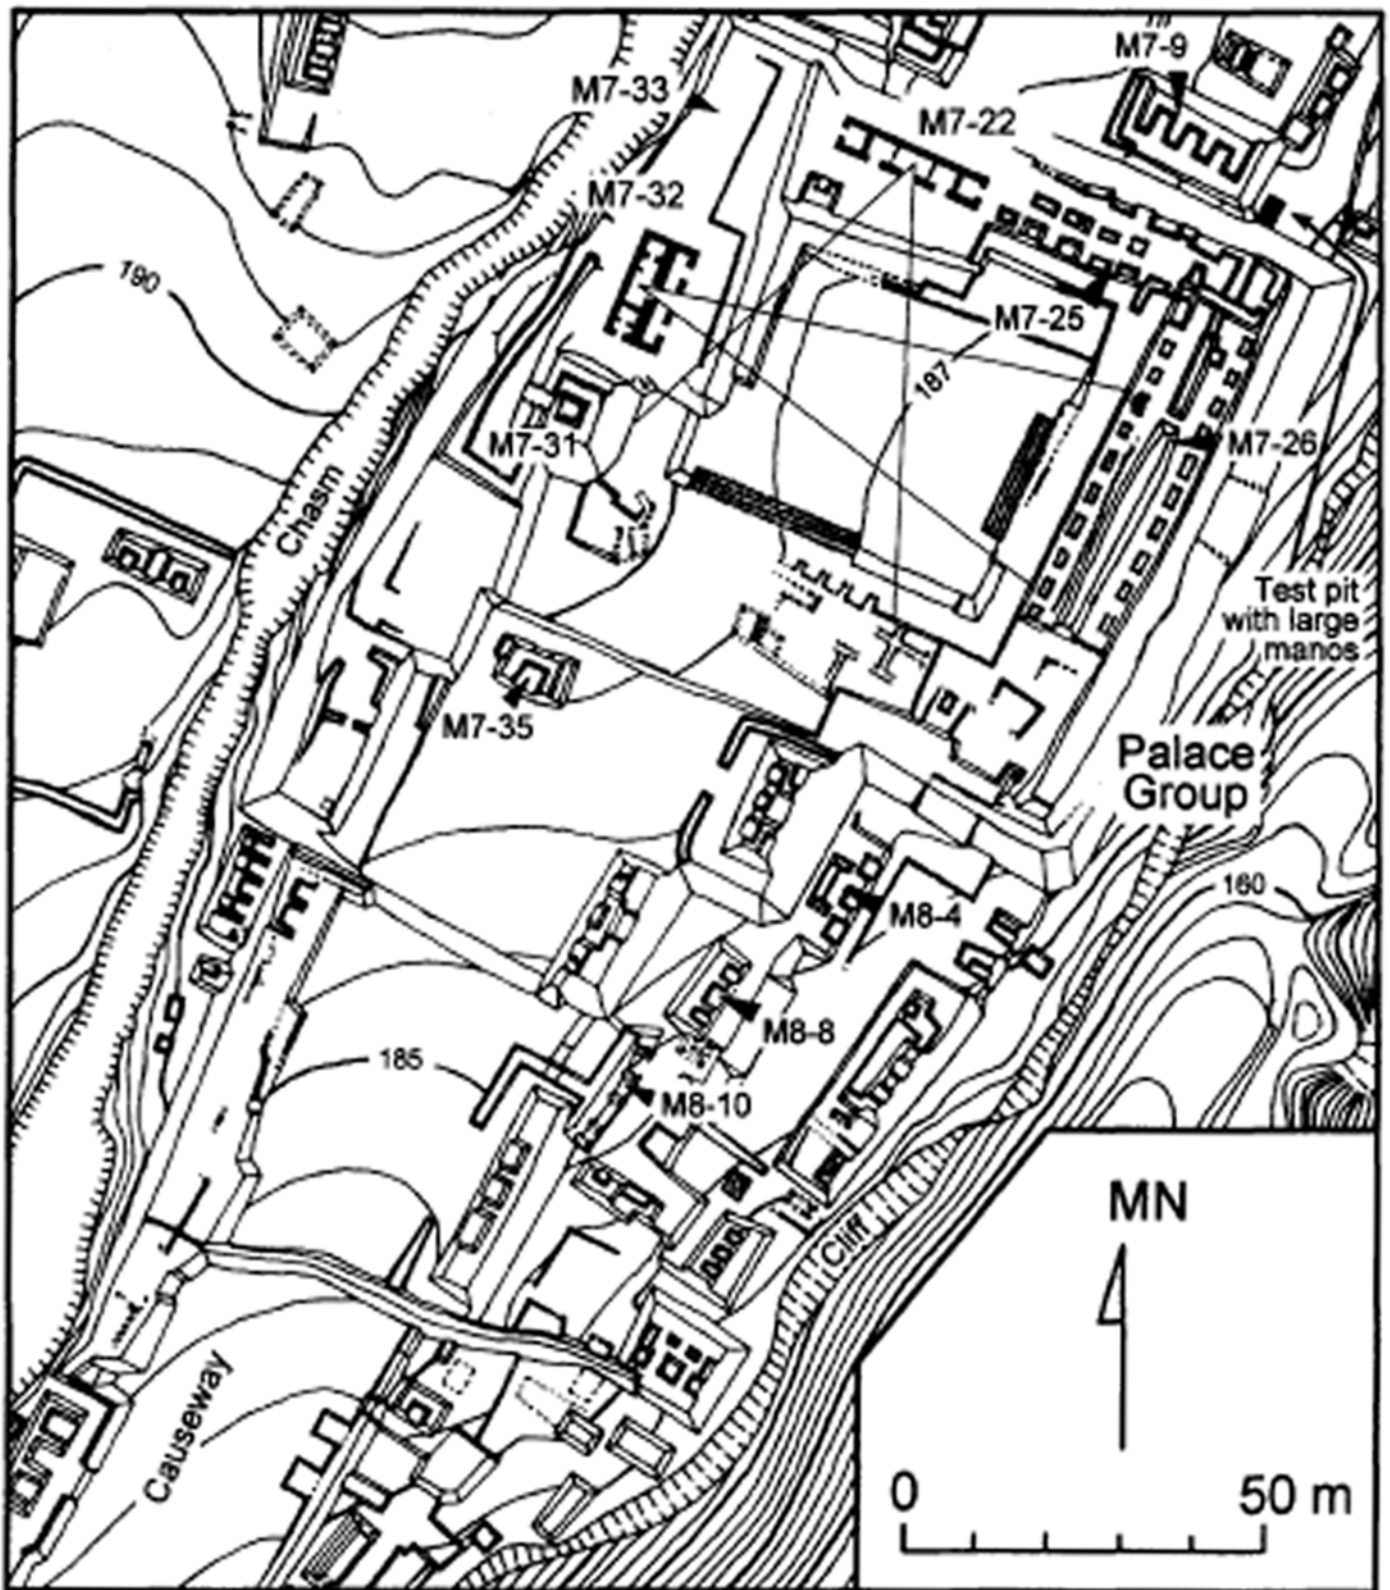

AGUATECA

REFERENCE

Inomata, T., D. Triadan, E. Poncoano, R. Terry, and H.F. Beaubien
2001 In the Palace of the Fallen King: The Ryal Residential Complex at Aguateca, Guatemala
Journal of Field Archaeology, Vol. 28, No. 3/4 (Autumn-Winter), pp. 287-306